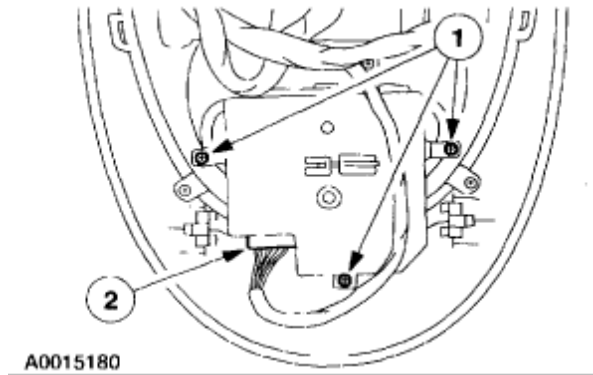

02 TO 05 FORD EXCURSION INFO DISPLAY REMOVAL
INSTRUCTIONS

REMOVAL :

1. Open the overhead sunglasses compartment and remove the screw.

2. Grasp the front of the overhead console and pull down to remove the console.

Remove the message center

Remove the screws

Disconnect the connector and remove the message center

INSTALLATION

1. To install, reverse the removal procedure.

A.S.I. 1-866-983-6688 www.autoecu.com