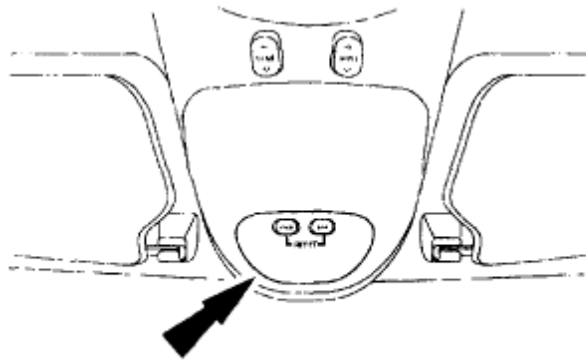

02 TO 05 FORD EXCURSION INFO DISPLAY REMOVAL
INSTRUCTIONS

REMOVAL :

1. Open the overhead sunglasses compartment and remove the screw.

2. Grasp the front of the overhead console and pull down to remove the console.