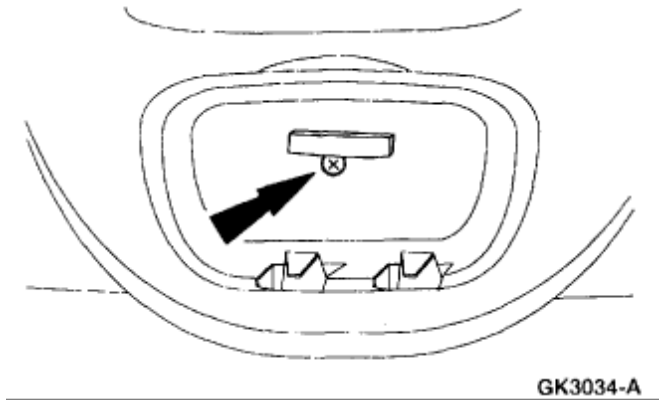

02 TO 05 FORD EXCURSION INFO DISPLAY REMOVAL
INSTRUCTIONS

REMOVAL :

1. Open the overhead sunglasses compartment and remove the screw.

2. Grasp the front of the overhead console and pull down to remove the console.

Remove the message center

Remove the screws

Disconnect the connector and remove the message center

INSTALLATION

1. To install, reverse the removal procedure.

A.S.I. 1-866-983-6688 www.autoecu.com